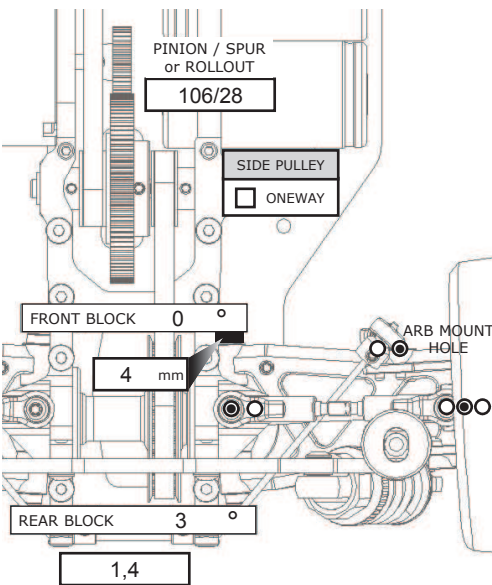

Ball Diff

LOOSE TIGHT

Solid Axle

One Way

CAMBER

L 1,5°

R 1,5°

REAR

REAR TIRES

L Vtec 30x

R Vtec 30x

SHOCK ABSORBERS

Holes

Oil **MM 500**

Spring **HB Silber**

REAR AXLE

Ball Diff

LOOSE TIGHT

Solid Axle

Gear Diff **1200 cst.**

CAMBER

L 2°

R 2°