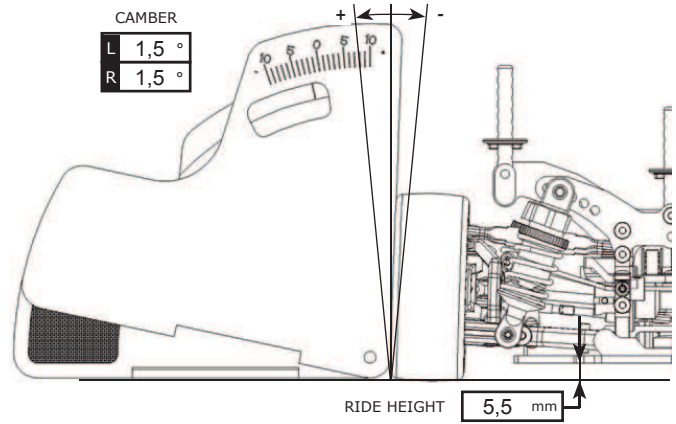

Ball Diff

LOOSE TIGHT

Solid Axle

One Way

CAMBER

L 1,5°

R 1,5°

REAR

Ball Diff

LOOSE TIGHT

Solid Axle

Gear Diff **1200 cst.**

CAMBER

L 2°

R 2°