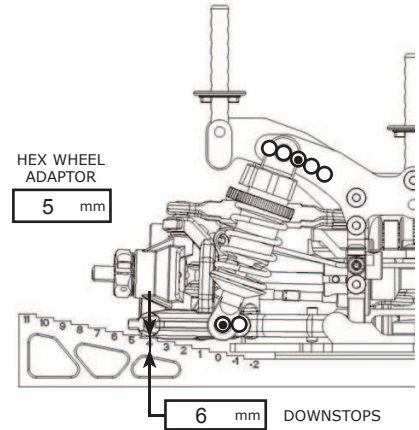

Ball Diff

LOOSE TIGHT

Solid Axle

One Way

CAMBER

L 1,5°

R 1,5°

REAR

REAR TIRES

L Vtec 30x

R Vtec 30x

SHOCK ABSORBERS

Holes

Oil **MM 500**

Spring **HB Silber**

REAR AXLE

Ball Diff

LOOSE TIGHT

Solid Axle

Gear Diff **1200 cst.**

CAMBER

L 2°

R 2°