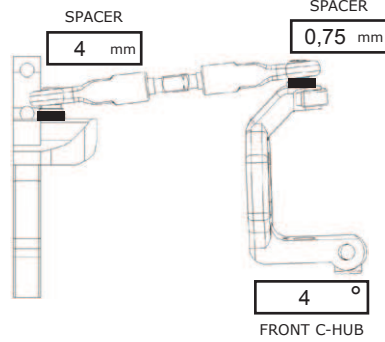

Ball Diff

LOOSE TIGHT

Solid Axle

One Way

CAMBER

L 1,5°

R 1,5°

REAR

Ball Diff

LOOSE TIGHT

Solid Axle

Gear Diff **1200 cst.**

CAMBER

L 2°

R 2°