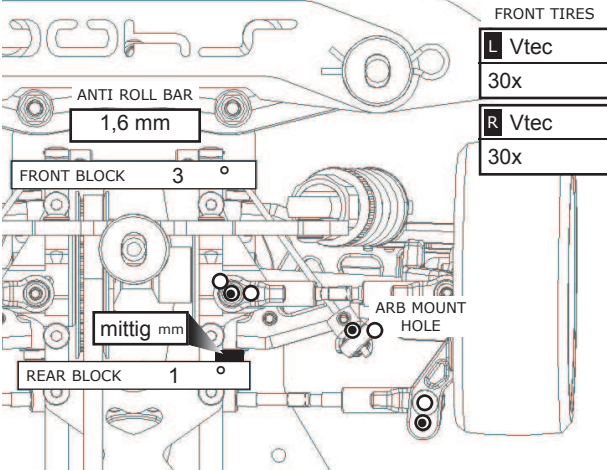

Ball Diff

LOOSE TIGHT

Solid Axle

One Way

CAMBER

L 1,5°

R 1,5°

REAR

REAR TIRES

L Vtec 30x

R Vtec 30x

SHOCK ABSORBERS

Holes

Oil **MM 500**

Spring **HB Silber**

REAR AXLE

Ball Diff

LOOSE TIGHT

Solid Axle

Gear Diff **1200 cst.**

CAMBER

L 2°

R 2°