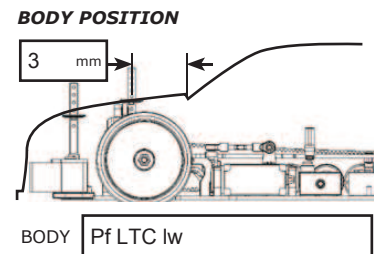

NAME Bernklau Florian

RACE SM-Lauf Konstanz

TRACK MC Konstanz

SURFACE ☒ ASPHALT ☐ CARPET

COMMENTS

MOTOR CS Magnetic Pro 2

ESC CS CX

CELLS CS 6000 mAh

COMMENTS