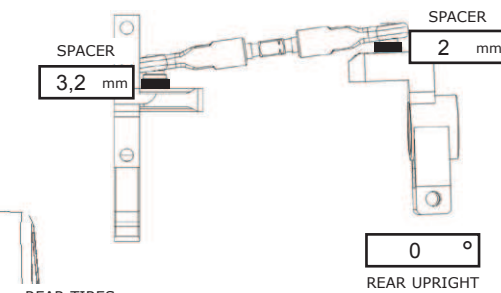

Ball Diff

LOOSE TIGHT

Solid Axle

One Way

CAMBER

L 1,5°

R 1,5°

REAR

Ball Diff

LOOSE TIGHT

Solid Axle

Gear Diff **1200 cst.**

CAMBER

L 2°

R 2°