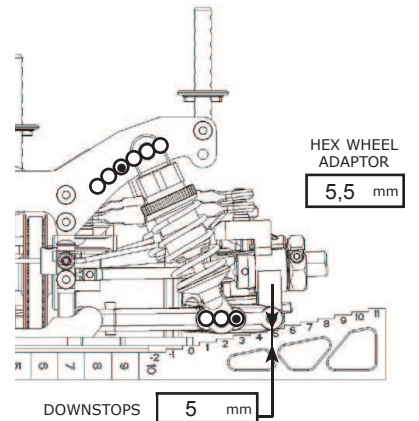

NAME Bernklau Florian

RACE SM-Lauf Konstanz

TRACK MC Konstanz

SURFACE ☒ ASPHALT ☐ CARPET

COMMENTS

MOTOR CS Magnetic Pro 2

ESC CS CX

CELLS CS 6000 mAh

COMMENTS

FRONT

SERVO SAVER

SHOCK ABSORBERS

Holes

Oil **MM 500**

Spring **HP Pink**

FRONT AXLE

☐ Ball Diff

LOOSE TIGHT

☒ Solid Axle

☐ One Way

CAMBER

L 1,5°

R 1,5°

REAR

REAR TIRES

L Vtec 30x

R Vtec 30x

SHOCK ABSORBERS

Holes

Oil **MM 500**

Spring **HB Silber**

REAR AXLE

☐ Ball Diff

LOOSE TIGHT

☐ Solid Axle

☒ Gear Diff **1200 cst.**

CAMBER

L 2°

R 2°